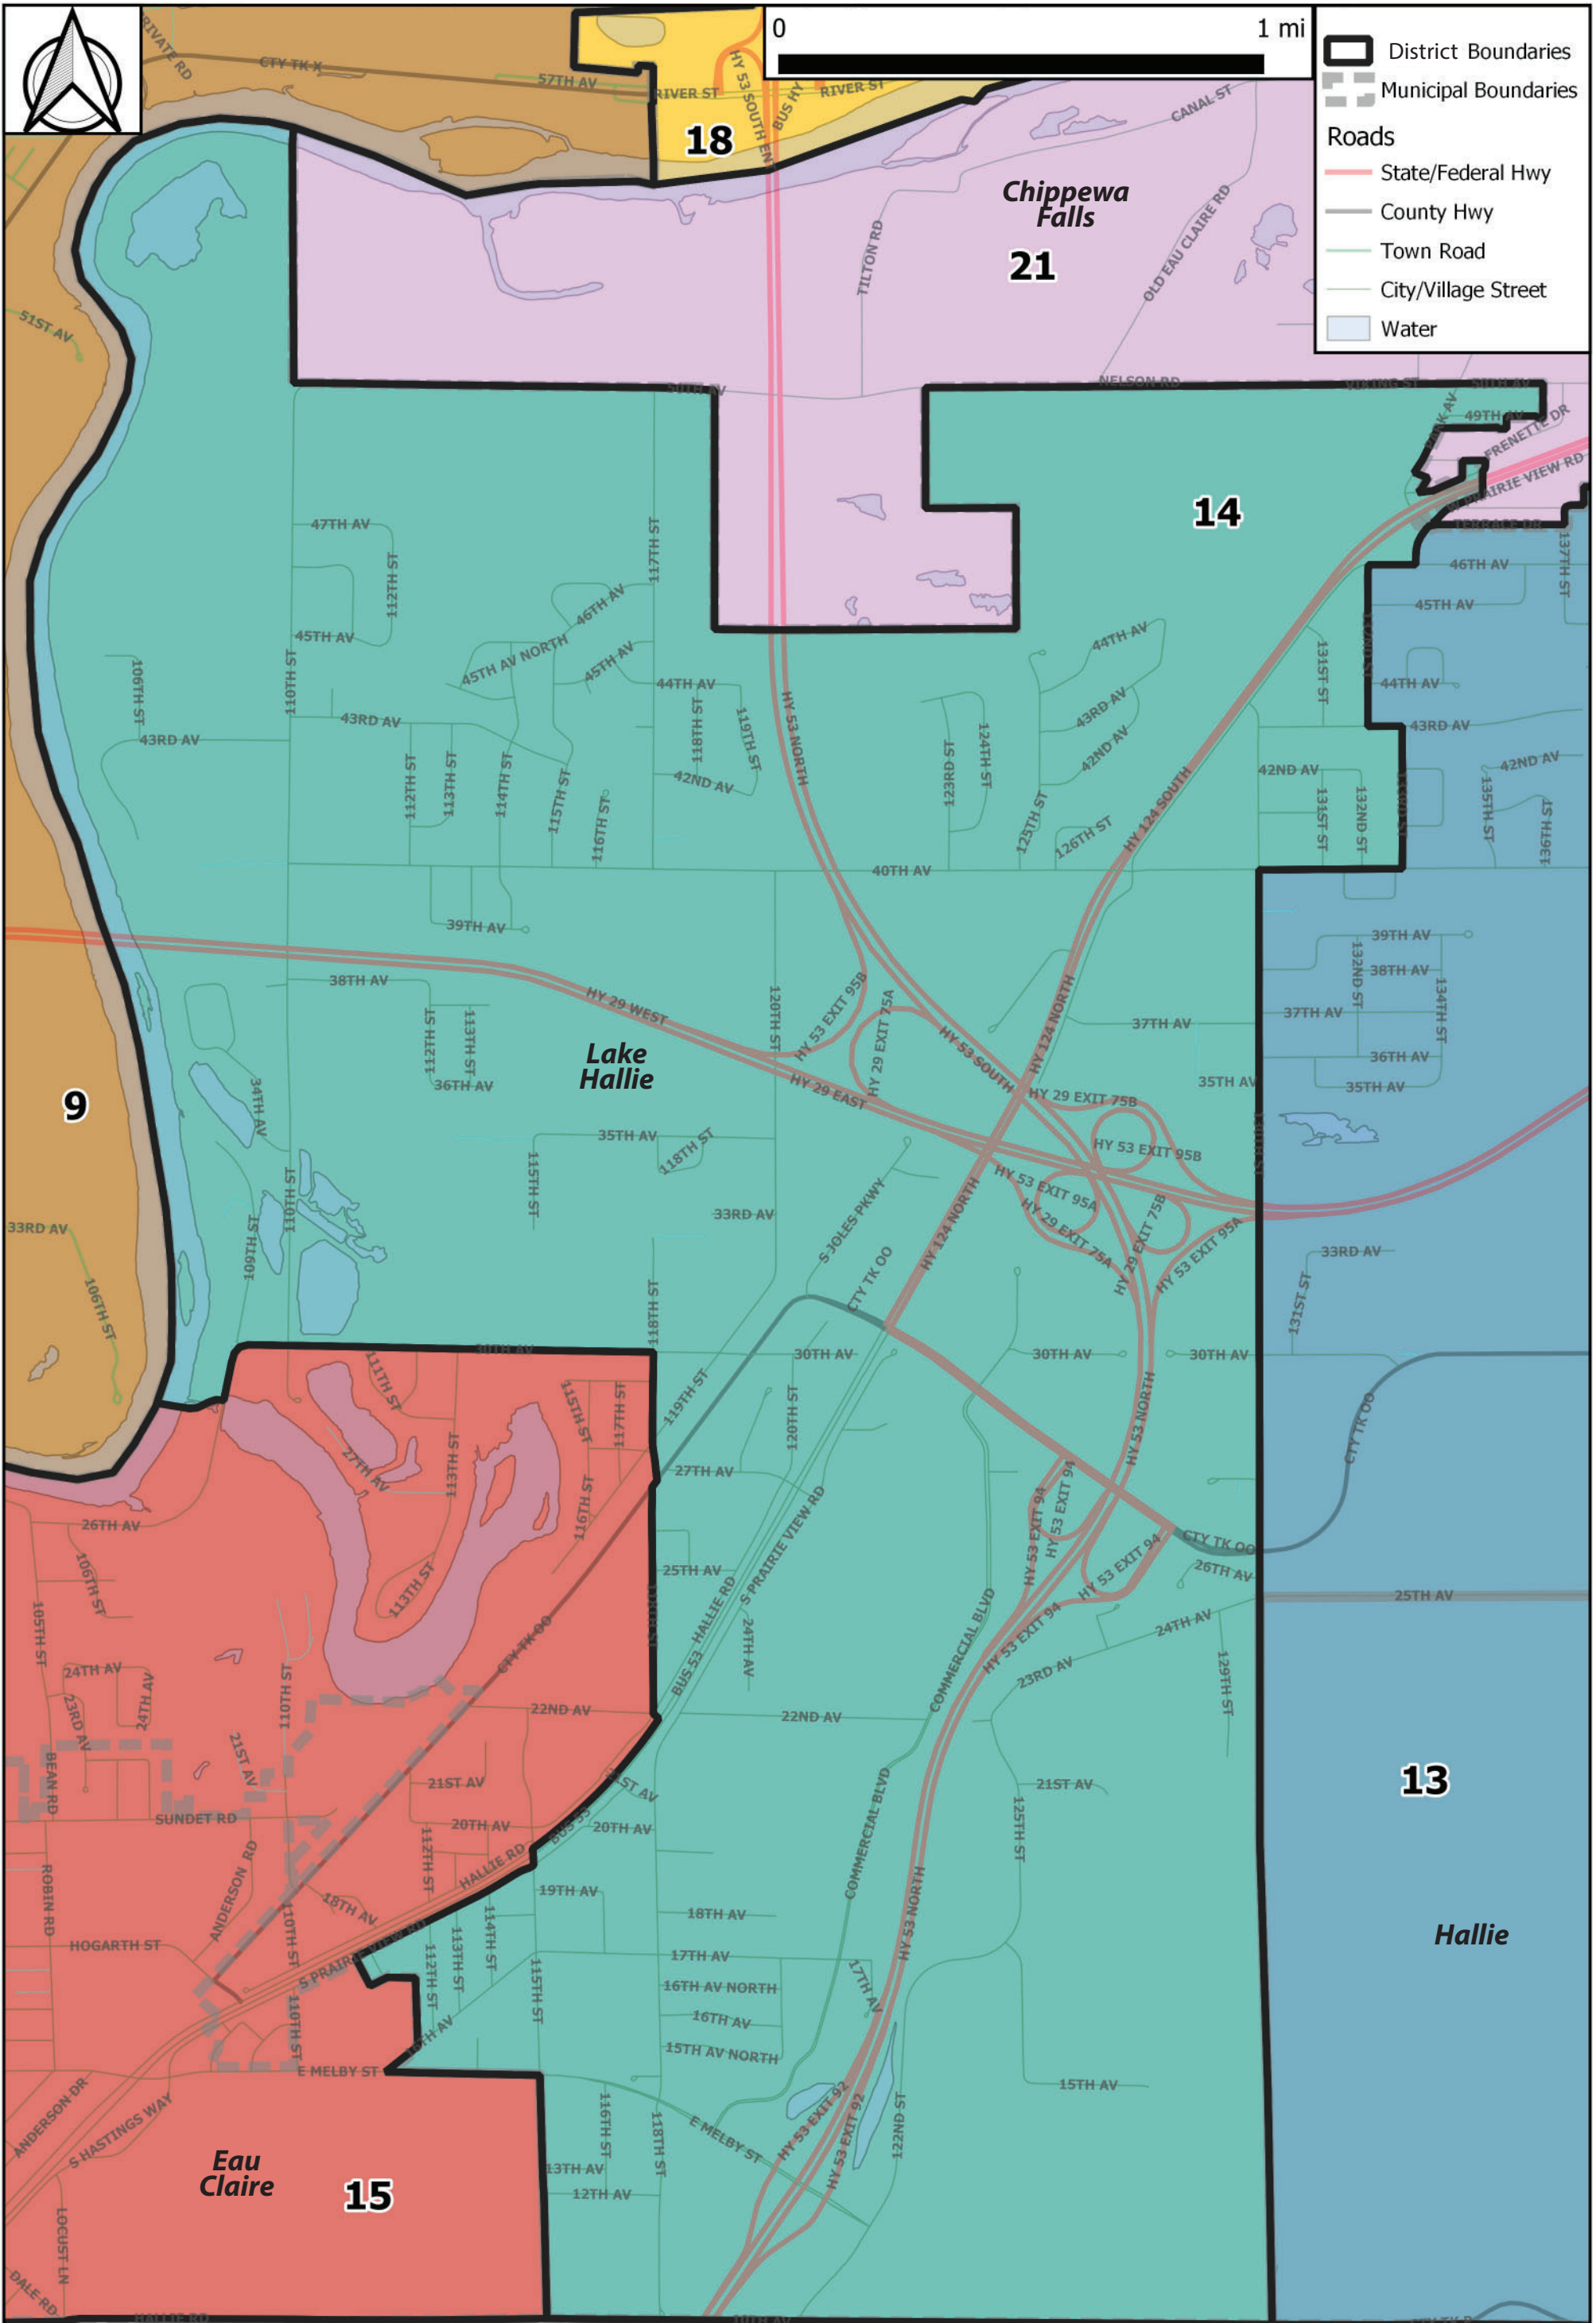

Supervisory District #14

2021 Redistricting Cycle

District #14 Population: 3,252

Map produced by the Chippewa County Planning & Zoning Department and is for reference purposes only